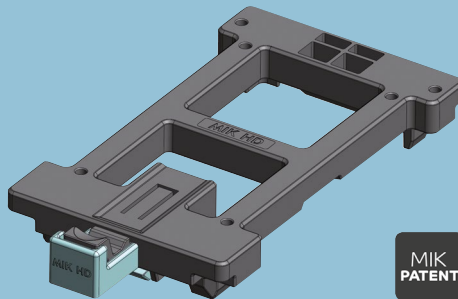

WINNER

AWARD 2019

MIK HD

MOUNTING . IS . KEY

CHILDSEAT OR ACCESSORY + **MIK HD** = GO!

MIK HD

MIK
PATENT

MIK HD, the child seat and
luggage solution!

MIK HD, the child seat and luggage solution!

MIK HD Carrier: extra strong luggage carriers, with a load capacity of up to 30kg (EN 11243)

MIK HD Adapter Plate: an extra strong MIK plate designed especially for child seats, with two-step safety system