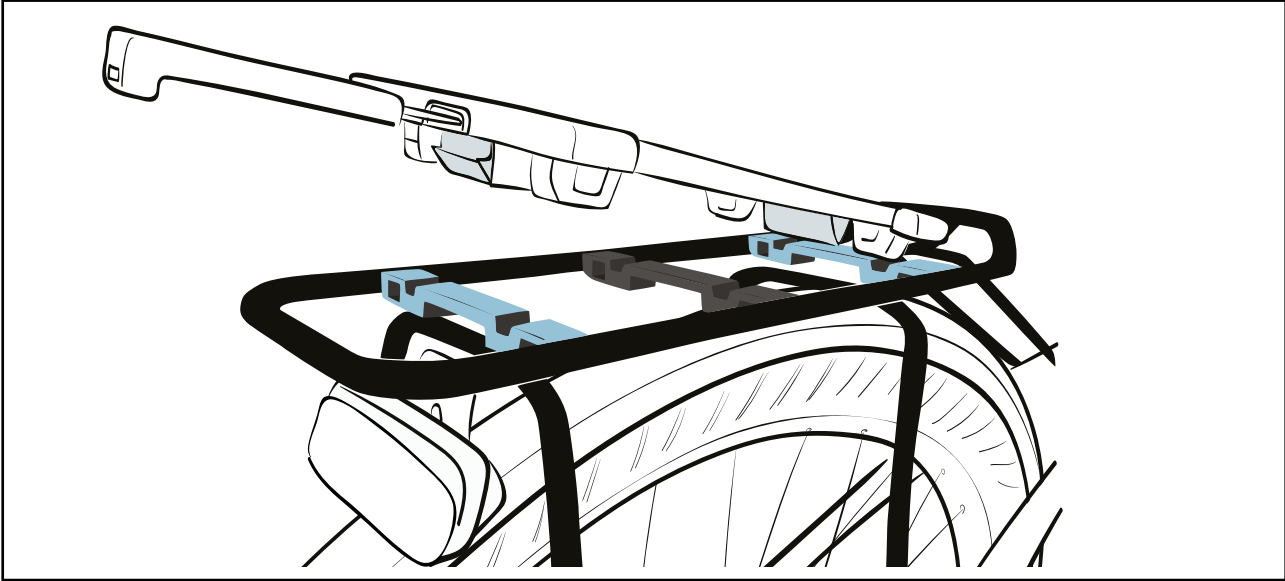

HOW DOES THE MIK SYSTEM WORK?