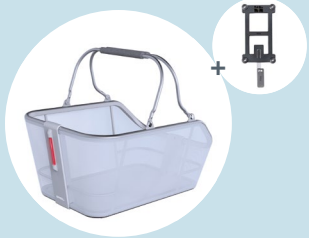

11279 **Basil** Cento Tech Fiber Nordlicht MIK ice blue silver