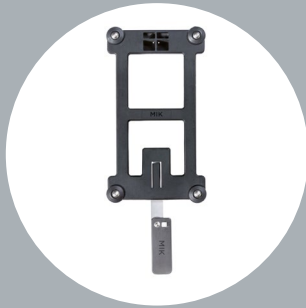

MIK READY PRODUCTS

The accessories come with a pre-mounted **MIK** adapter plate. You just click it onto your luggage carrier with its **MIK** extrusion profiles. The result is an exceptionally stable system for transporting your stuff with a super-fast procedure for swapping accessories. Got some equipment to carry? Just click – that's **MIK**!

No luggage carrier with the right **MIK** extrusion profiles? No worries. Just use the **MIK** carrier plate to convert your luggage carrier (100 up to 170 mm width) to fit any **MIK** adapter plate + accessories (Aftermarket).

70171 **MIK** Adapter Plate black