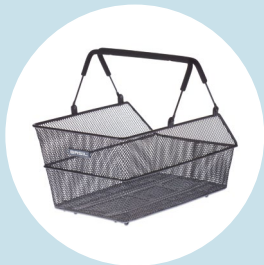

MIK COMPATIBLE PRODUCTS

The current MIK compatible collection of bicycle bags, baskets and pet basket offers plenty of choice for consumers, retailers and distributors. And the best part? The open-platform approach allows other bicycle accessories manufacturers to produce MIK compatible bicycle accessories as well. Freedom of product design and development previously unknown in the bicycle industry.

Basil **MIK** compatible products: Multi System Baskets and all Basil trunkbags and double bags with Universal Bridge system. (**MIK** system not included)

11227 **Basil** Cento Multi system black