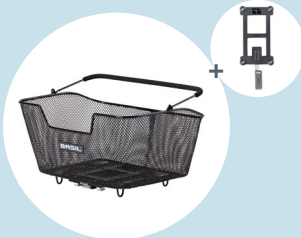

11237 **Basil** Base M MIK
black